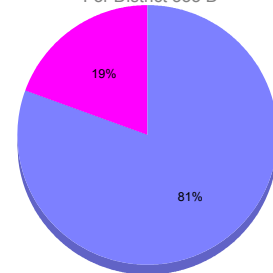

Membership Results 2011-2012

Goal, New, Dropped, Gain/Loss

Comparison of Membership Gain/Loss

Current Year Compared to the Previous Year

Gender Comparison 2010-2011

For District 333 D

Oct/Nov/Dec

Male Female