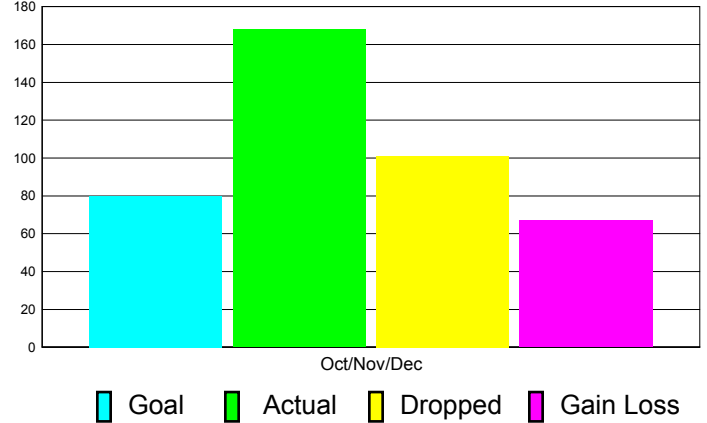

Membership Results 2011-2012

Goal, New, Dropped, Gain/Loss